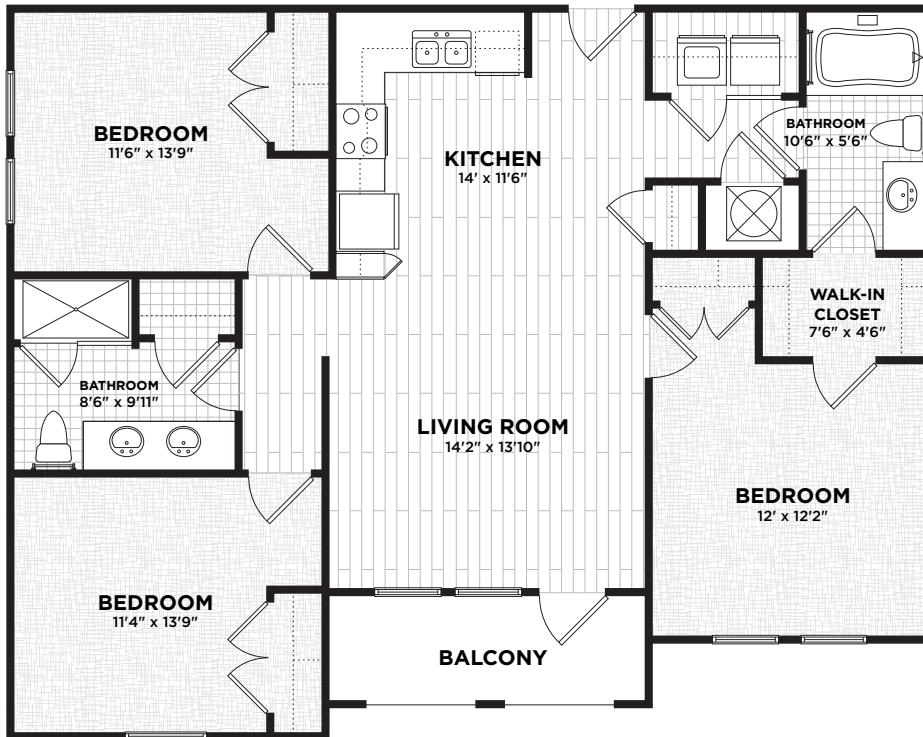

APARTMENT C1

3 BEDROOM | 2 BATH
1,286 SQUARE FEET

4411 NORTH FEDERAL HIGHWAY, POMPANO BEACH, FL 33064

954.784.7444 | JEFFERSONLIGHTHOUSEPLACE.COM |  

All dimensions and square footage are approximate. Pricing subject to change.
We are happy to discuss specific apartment modifications or accommodations at your request.

APARTMENT C1

3 BEDROOM | 2 BATH
1,286 SQUARE FEET

BUILDING ONE

BUILDING TWO

BUILDING THREE

4411 NORTH FEDERAL HIGHWAY, POMPANO BEACH, FL 33064

954.784.7444 | JEFFERSONLIGHTHOUSEPLACE.COM |   

All dimensions and square footage are approximate. Pricing subject to change.
We are happy to discuss specific apartment modifications or accommodations at your request.