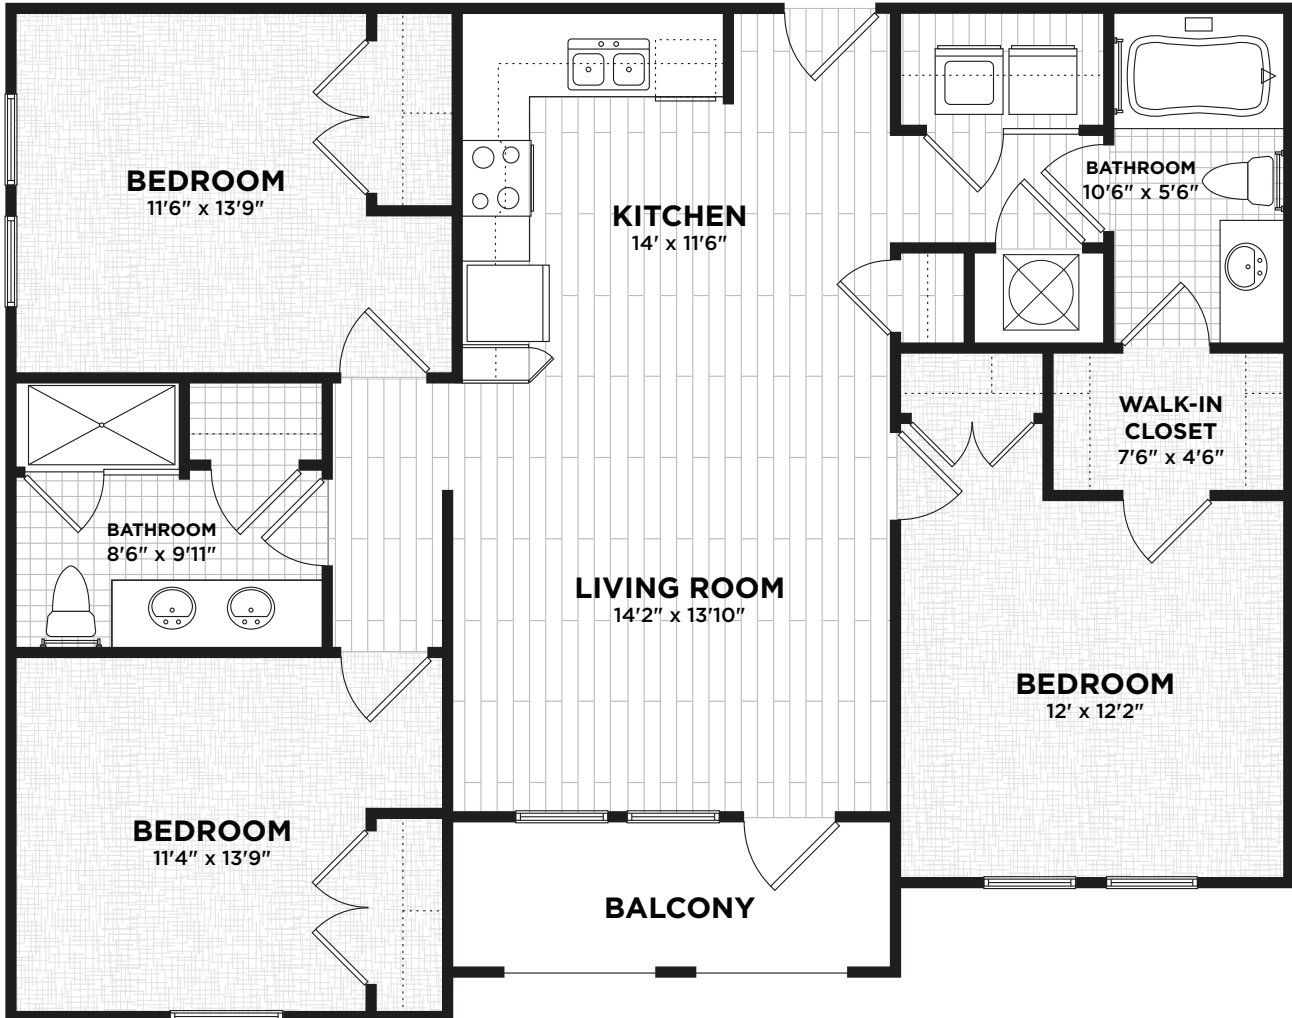

# APARTMENT C1

3 BEDROOM | 2 BATH  
1,286 SQUARE FEET

4411 NORTH FEDERAL HIGHWAY, POMPANO BEACH, FL 33064  
954.784.7444 | [JEFFERSONLIGHTHOUSEPOINT.COM](http://JEFFERSONLIGHTHOUSEPOINT.COM) | 

All dimensions and square footage are approximate. Pricing subject to change.  
We are happy to discuss specific apartment modifications or accommodations at your request.

# APARTMENT C1

3 BEDROOM | 2 BATH  
1,286 SQUARE FEET

## BUILDING ONE

## BUILDING TWO