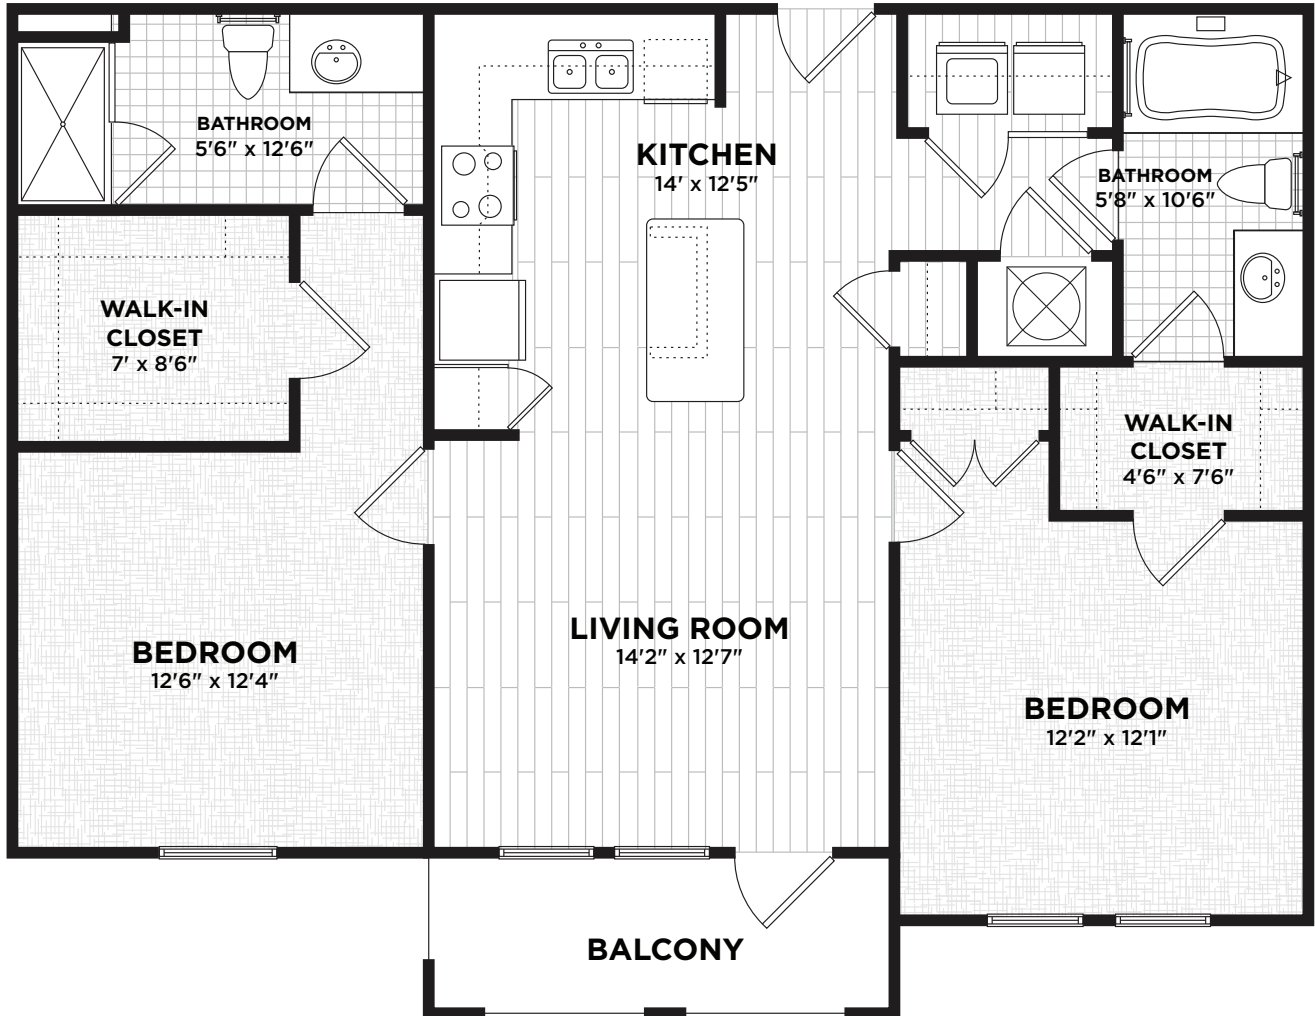

APARTMENT B1

2 BEDROOM | 2 BATH
1,149 SQUARE FEET

4411 NORTH FEDERAL HIGHWAY, POMPANO BEACH, FL 33064
954.784.7444 | JEFFERSONLIGHTHOUSEPOINT.COM | 

All dimensions and square footage are approximate. Pricing subject to change.
We are happy to discuss specific apartment modifications or accommodations at your request.

APARTMENT B1

2 BEDROOM | 2 BATH
1,149 SQUARE FEET

BUILDING ONE

BUILDING TWO

BUILDING THREE

BUILDING FOUR

BUILDING FIVE

BUILDING SIX