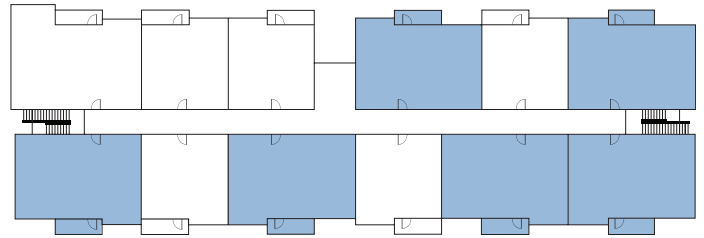

APARTMENT B1

2 BEDROOM | 2 BATH
1,149 SQUARE FEET

4411 NORTH FEDERAL HIGHWAY, POMPANO BEACH, FL 33064
954.784.7444 | JEFFERSONLIGHTHOUSEPOINT.COM | 

All dimensions and square footage are approximate. Pricing subject to change.
We are happy to discuss specific apartment modifications or accommodations at your request.

APARTMENT B1

2 BEDROOM | 2 BATH
1,149 SQUARE FEET

BUILDING ONE

BUILDING TWO

BUILDING THREE

BUILDING FOUR

BUILDING FIVE

BUILDING SIX