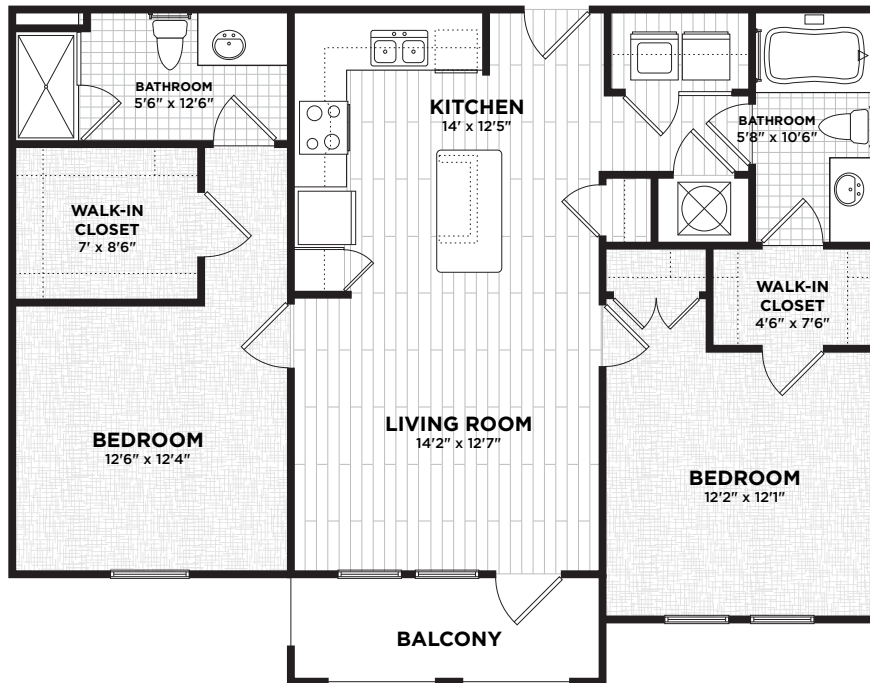

## APARTMENT B1

2 BEDROOM | 2 BATH  
1,149 SQUARE FEET

4411 NORTH FEDERAL HIGHWAY, POMPANO BEACH, FL 33064

954.784.7444 | [JEFFERSONLIGHTHOUSEPLACE.COM](http://JEFFERSONLIGHTHOUSEPLACE.COM) |  

All dimensions and square footage are approximate. Pricing subject to change.  
We are happy to discuss specific apartment modifications or accommodations at your request.

## APARTMENT B1

2 BEDROOM | 2 BATH  
1,149 SQUARE FEET

BUILDING ONE

BUILDING TWO

BUILDING THREE

BUILDING FOUR

BUILDING FIVE

BUILDING SIX