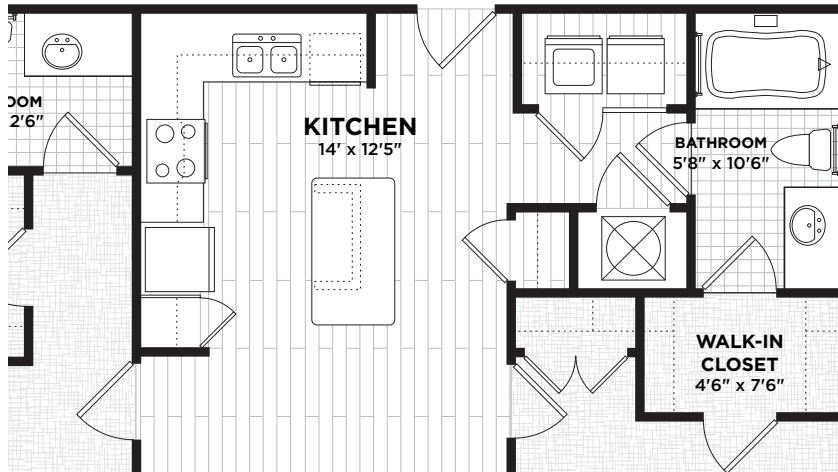

## APARTMENT B1-C

2 BEDROOM | 2 BATH  
1,149 SQUARE FEET

4411 NORTH FEDERAL HIGHWAY, POMPANO BEACH, FL 33064

954.784.7444 | [JEFFERSONLIGHTHOUSEPLACE.COM](http://JEFFERSONLIGHTHOUSEPLACE.COM) | 🏠 &

All dimensions and square footage are approximate. Pricing subject to change.  
We are happy to discuss specific apartment modifications or accommodations at your request.

## APARTMENT B1-C

2 BEDROOM | 2 BATH  
1,149 SQUARE FEET