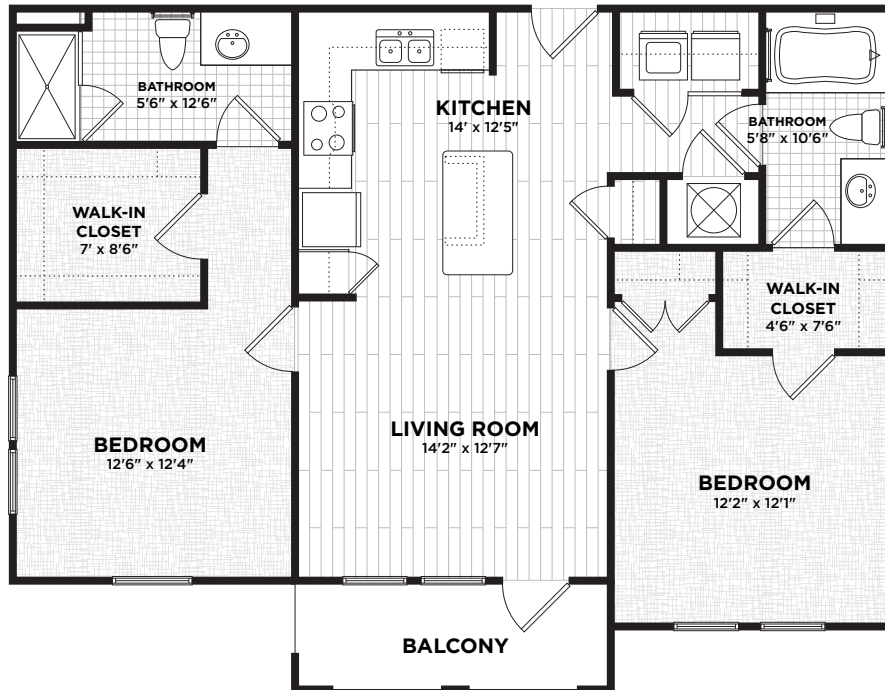

APARTMENT B1-C

2 BEDROOM | 2 BATH
1,149 SQUARE FEET

4411 NORTH FEDERAL HIGHWAY, POMPANO BEACH, FL 33064

954.784.7444 | JEFFERSONLIGHTHOUSEPLACE.COM |  

All dimensions and square footage are approximate. Pricing subject to change.
We are happy to discuss specific apartment modifications or accommodations at your request.

APARTMENT B1-C

2 BEDROOM | 2 BATH
1,149 SQUARE FEET

BUILDING FOUR

BUILDING FIVE

BUILDING SIX

4411 NORTH FEDERAL HIGHWAY, POMPANO BEACH, FL 33064

954.784.7444 | JEFFERSONLIGHTHOUSEPLACE.COM | 🏠 & ♿

All dimensions and square footage are approximate. Pricing subject to change.
We are happy to discuss specific apartment modifications or accommodations at your request.