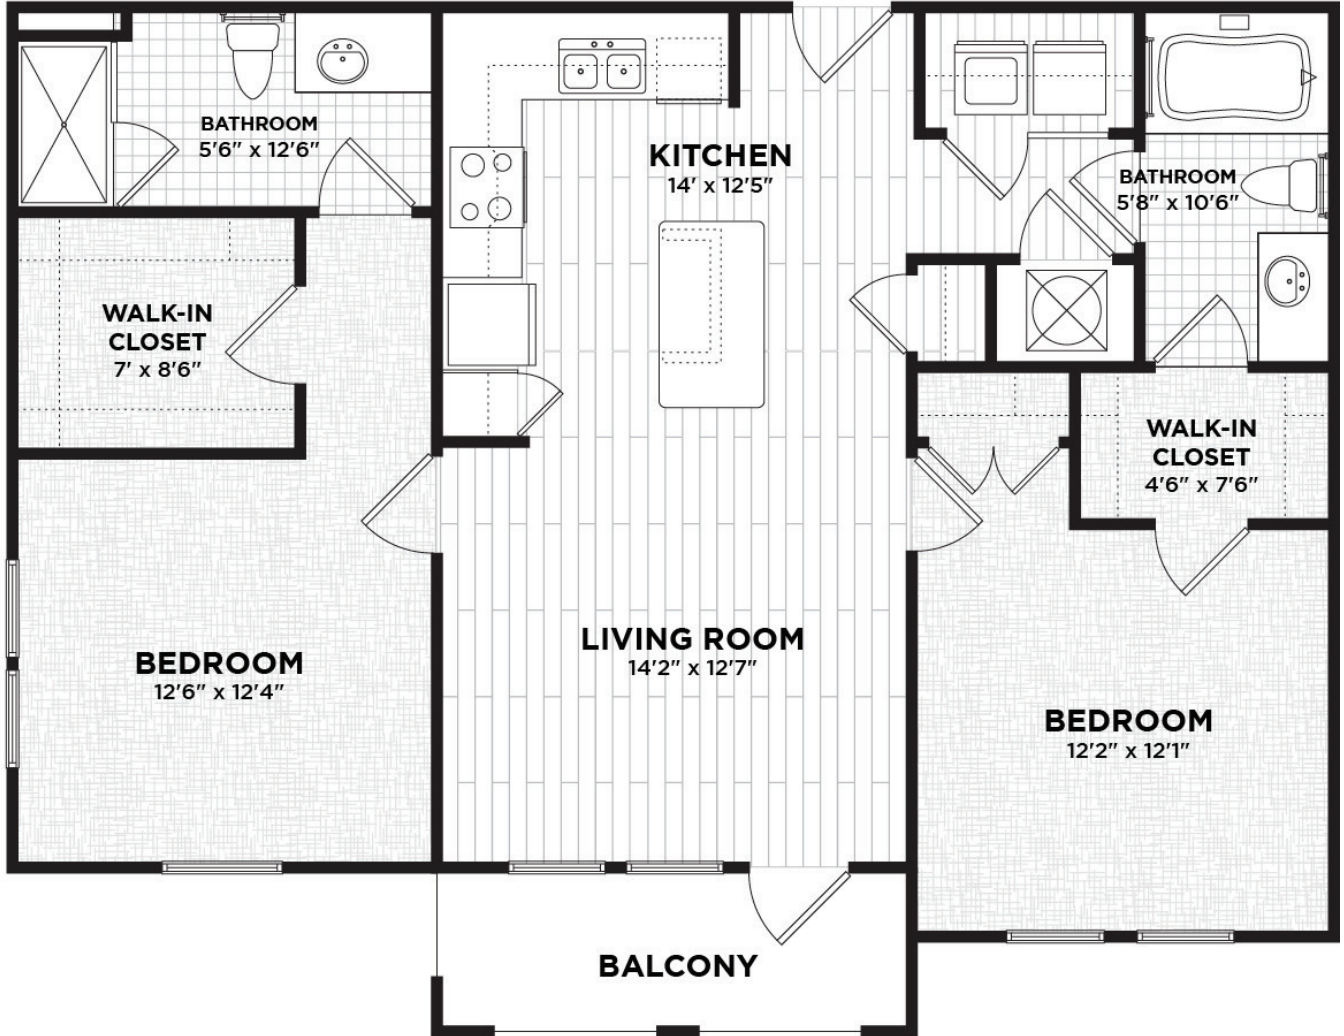

APARTMENT B1-C

2 BEDROOM | 2 BATH
1,149 SQUARE FEET

4411 NORTH FEDERAL HIGHWAY, POMPANO BEACH, FL 33064
954.784.7444 | JEFFERSONLIGHTHOUSEPOINT.COM | 

All dimensions and square footage are approximate. Pricing subject to change.
We are happy to discuss specific apartment modifications or accommodations at your request.

APARTMENT B1-C

2 BEDROOM | 2 BATH
1,149 SQUARE FEET

BUILDING FOUR

BUILDING FIVE

BUILDING SIX

4411 NORTH FEDERAL HIGHWAY, POMPANO BEACH, FL 33064
954.784.7444 | JEFFERSONLIGHTHOUSEPOINT.COM |  

All dimensions and square footage are approximate. Pricing subject to change.
We are happy to discuss specific apartment modifications or accommodations at your request.