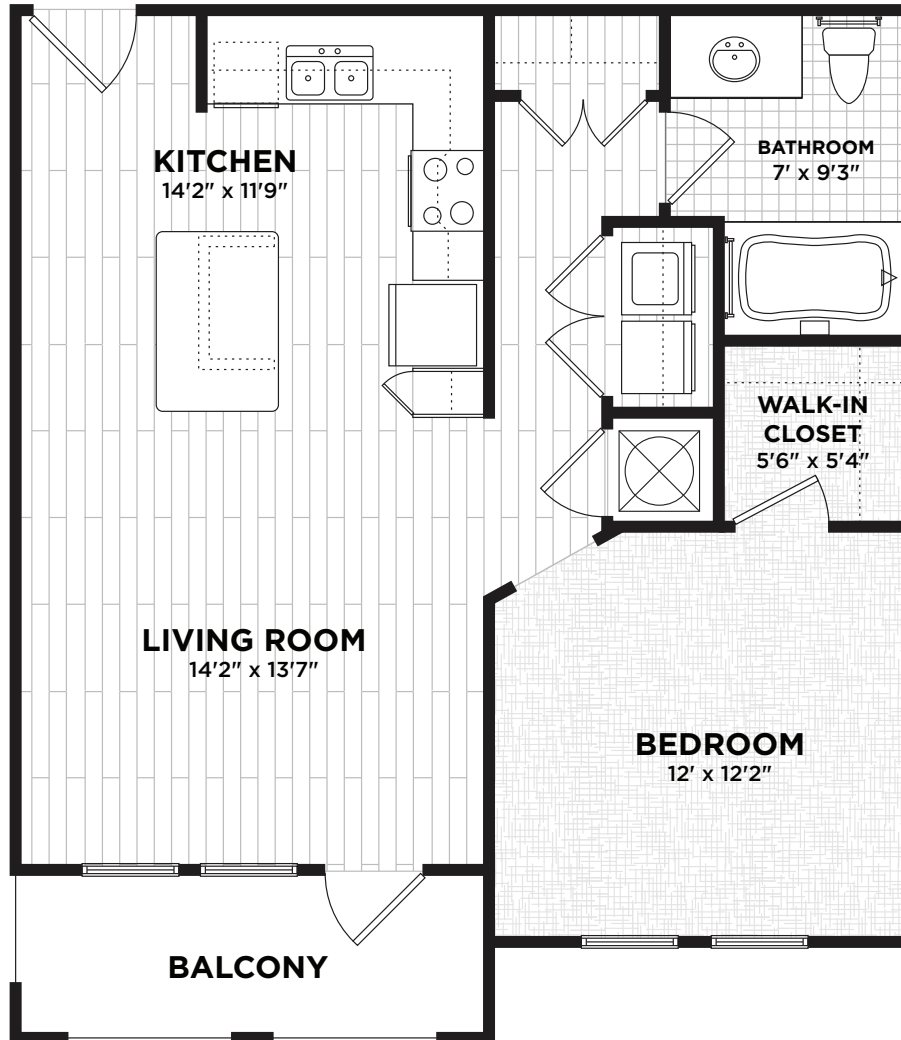

APARTMENT A2

1 BEDROOM | 1 BATH
793 SQUARE FEET

4411 NORTH FEDERAL HIGHWAY, POMPANO BEACH, FL 33064
954.784.7444 | JEFFERSONLIGHTHOUSEPOINT.COM | 

All dimensions and square footage are approximate. Pricing subject to change.
We are happy to discuss specific apartment modifications or accommodations at your request.

APARTMENT A2

1 BEDROOM | 1 BATH
793 SQUARE FEET

BUILDING FOUR

BUILDING FIVE

BUILDING SIX

4411 NORTH FEDERAL HIGHWAY, POMPANO BEACH, FL 33064
954.784.7444 | JEFFERSONLIGHTHOUSEPOINT.COM |  

All dimensions and square footage are approximate. Pricing subject to change.
We are happy to discuss specific apartment modifications or accommodations at your request.