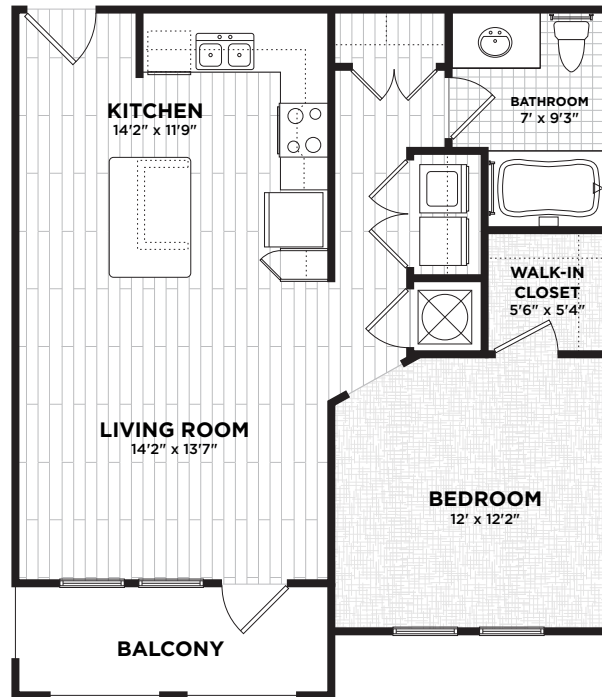

APARTMENT A2

1 BEDROOM | 1 BATH
793 SQUARE FEET

4411 NORTH FEDERAL HIGHWAY, POMPANO BEACH, FL 33064

954.784.7444 | JEFFERSONLIGHTHOUSEPLACE.COM |  

All dimensions and square footage are approximate. Pricing subject to change.
We are happy to discuss specific apartment modifications or accommodations at your request.

APARTMENT A2

1 BEDROOM | 1 BATH
793 SQUARE FEET

BUILDING FOUR

BUILDING FIVE

BUILDING SIX

4411 NORTH FEDERAL HIGHWAY, POMPANO BEACH, FL 33064

954.784.7444 | JEFFERSONLIGHTHOUSEPLACE.COM | 🏠 &

All dimensions and square footage are approximate. Pricing subject to change.
We are happy to discuss specific apartment modifications or accommodations at your request.