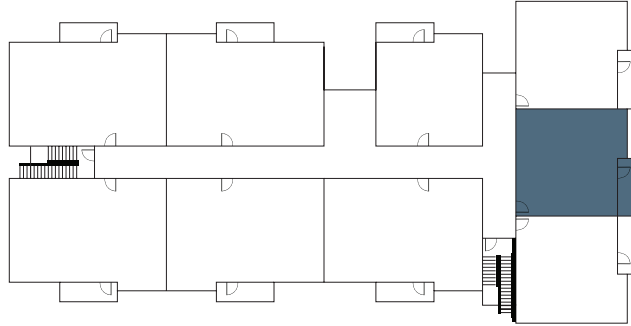

APARTMENT A2

1 BEDROOM | 1 BATH
793 SQUARE FEET

4411 NORTH FEDERAL HIGHWAY, POMPANO BEACH, FL 33064
954.784.7444 | JEFFERSONLIGHTHOUSEPOINT.COM | 

All dimensions and square footage are approximate. Pricing subject to change.
We are happy to discuss specific apartment modifications or accommodations at your request.

APARTMENT A2

1 BEDROOM | 1 BATH
793 SQUARE FEET

BUILDING FOUR

BUILDING FIVE

BUILDING SIX

4411 NORTH FEDERAL HIGHWAY, POMPANO BEACH, FL 33064
954.784.7444 | JEFFERSONLIGHTHOUSEPOINT.COM |  

All dimensions and square footage are approximate. Pricing subject to change.
We are happy to discuss specific apartment modifications or accommodations at your request.