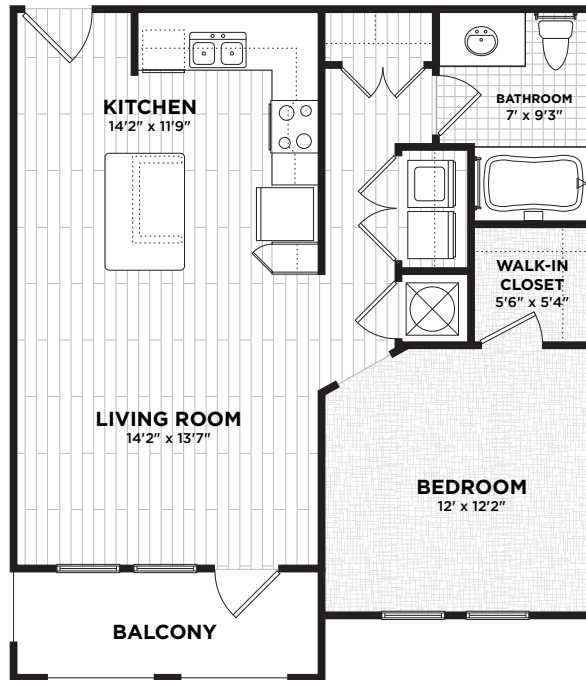

APARTMENT A2-C

1 BEDROOM | 1 BATH
793 SQUARE FEET

4411 NORTH FEDERAL HIGHWAY, POMPANO BEACH, FL 33064

954.784.7444 | JEFFERSONLIGHTHOUSEPLACE.COM |  

All dimensions and square footage are approximate. Pricing subject to change.
We are happy to discuss specific apartment modifications or accommodations at your request.

APARTMENT A2-C

1 BEDROOM | 1 BATH
793 SQUARE FEET

BUILDING FOUR

BUILDING FIVE

BUILDING SIX

4411 NORTH FEDERAL HIGHWAY, POMPANO BEACH, FL 33064

954.784.7444 | JEFFERSONLIGHTHOUSEPLACE.COM | 🏠 &

All dimensions and square footage are approximate. Pricing subject to change.
We are happy to discuss specific apartment modifications or accommodations at your request.