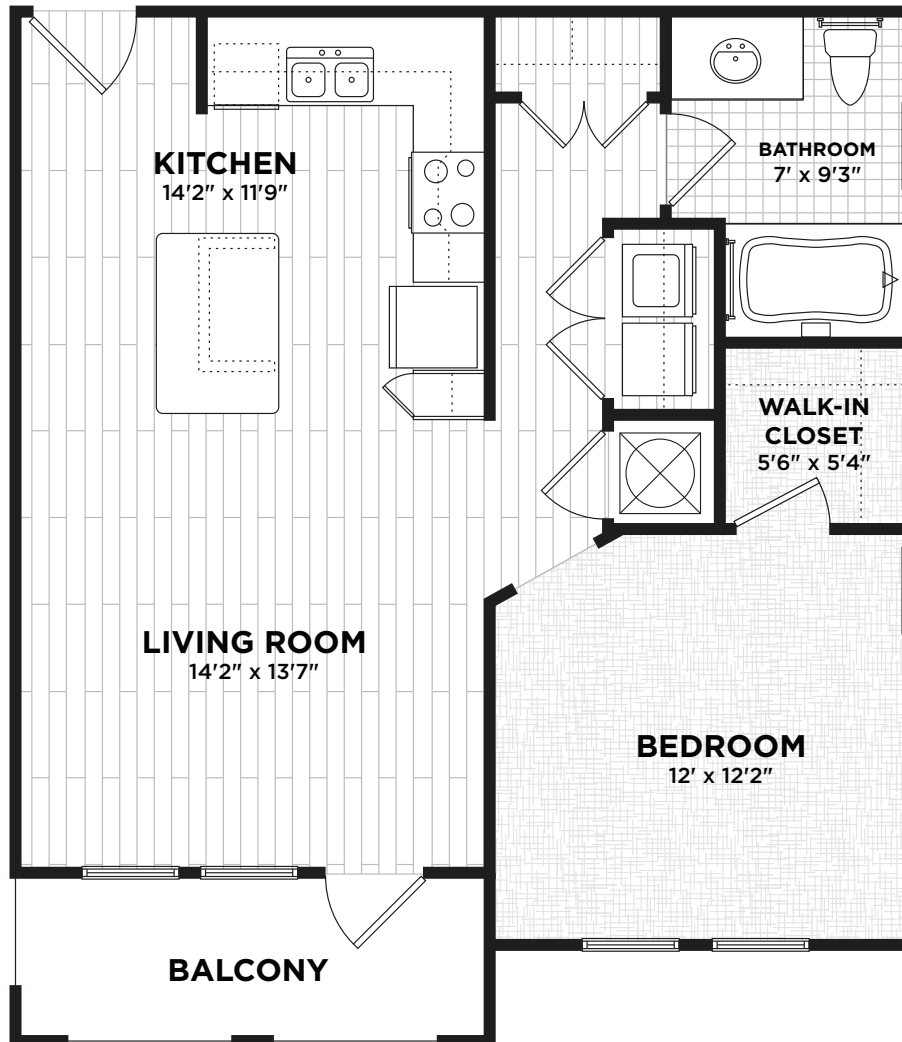

# APARTMENT A2-C

1 BEDROOM | 1 BATH  
793 SQUARE FEET

4411 NORTH FEDERAL HIGHWAY, POMPANO BEACH, FL 33064  
954.784.7444 | [JEFFERSONLIGHTHOUSEPOINT.COM](http://JEFFERSONLIGHTHOUSEPOINT.COM) | 

All dimensions and square footage are approximate. Pricing subject to change.  
We are happy to discuss specific apartment modifications or accommodations at your request.

# APARTMENT A2-C

1 BEDROOM | 1 BATH  
793 SQUARE FEET

## BUILDING FOUR

## BUILDING FIVE