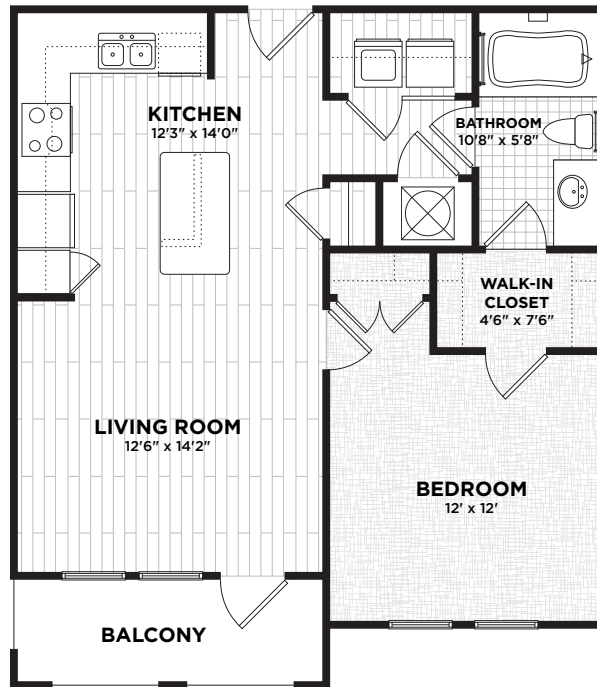

APARTMENT A1

1 BEDROOM | 1 BATH
793 SQUARE FEET

4411 NORTH FEDERAL HIGHWAY, POMPANO BEACH, FL 33064

954.784.7444 | JEFFERSONLIGHTHOUSEPLACE.COM | 🏠 &

All dimensions and square footage are approximate. Pricing subject to change.
We are happy to discuss specific apartment modifications or accommodations at your request.

APARTMENT A1

1 BEDROOM | 1 BATH
793 SQUARE FEET

BUILDING ONE

BUILDING TWO

BUILDING THREE

BUILDING FOUR

BUILDING FIVE

BUILDING SIX