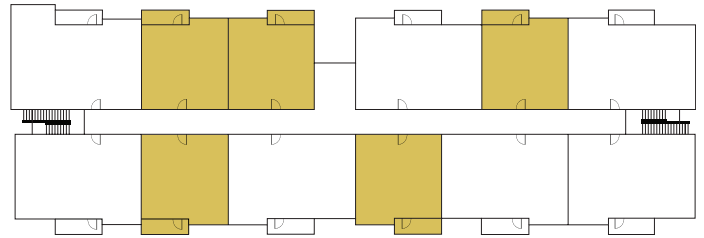

APARTMENT A1

1 BEDROOM | 1 BATH
793 SQUARE FEET

4411 NORTH FEDERAL HIGHWAY, POMPANO BEACH, FL 33064
954.784.7444 | JEFFERSONLIGHTHOUSEPOINT.COM | 

All dimensions and square footage are approximate. Pricing subject to change.
We are happy to discuss specific apartment modifications or accommodations at your request.

APARTMENT A1

1 BEDROOM | 1 BATH
793 SQUARE FEET

BUILDING ONE

BUILDING TWO

BUILDING THREE

BUILDING FOUR

BUILDING FIVE

BUILDING SIX